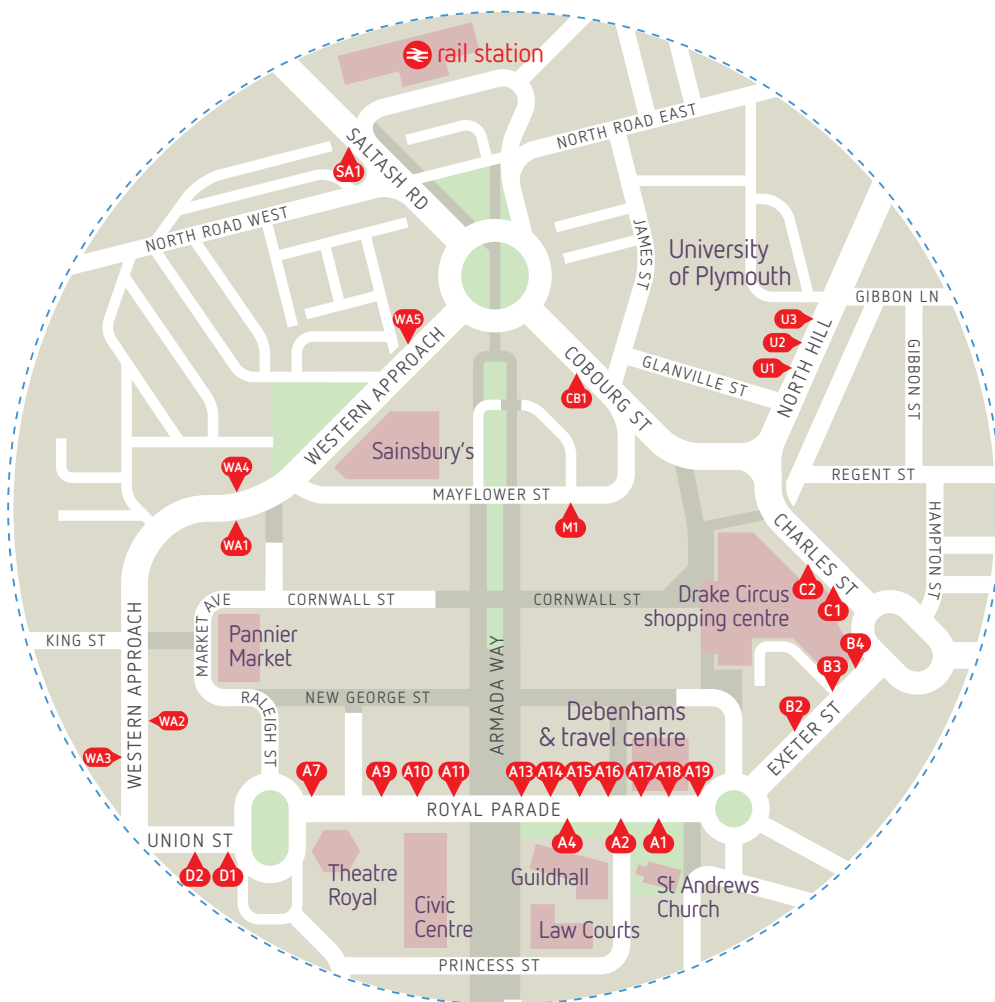

where to catch the bus in Plymouth city centre

route	direction	bus stop
5 5A	to Plymstock	A9 B2
8 9	to Efford	A13 B4 M1 U3 WA1 WA2
16 16B	to Kings Tamerton • Holly Park	A17 C2 CB1 SA1 WA1 WA2
20	to Plympton	A10 B3 M1 WA1 WA2
21	to Plympton	A10 B3
22	to Plympton	A11 B3 M1 U3 WA1 WA2
23 24	to Mount Gold	A7 B3 M1 WA1 WA2
25	to The Hoe	A9 C2 M1 WA1 WA2
26	to Devonport • Barne Barton	A2 D1
27	to Lower Compton • Deer Park	A13 B4 U2
27	to Stoke • Torpoint Ferry	A2 SA1 WA3 WA4 WA5
28 28A	to Egguckland • Derriford	A14 B4 M1 U2 WA1 WA2
29	to West Park • Derriford	A4 SA1 WA3 WA4 WA5

route	direction	bus stop
34	to Devonport • Derriford	A1 D2
35	to Ham	A16 C2 M1 U1 WA1 WA2
40 41	to Southway	A19 C1 U2 WA1 WA2
42	to Derriford • Tamerton Foliot	A18 C1 U2 WA1 WA2
43	to Ernesettle	A4 SA1 WA3 WA4 WA5
43A	to Saltash	A4 SA1 WA3 WA4 WA5
43B	to Holly Park	A4 SA1 WA3 WA4 WA5
44 44A	to Whitleigh	A19 C1 M1 U2 WA1 WA2
50	to Estover • Leigham • Derriford	A15 B3 M1 WA1 WA2
61	to Honicknowle • West Park	A16 C2 M1 U1 WA1 WA2
62 62A	to Brake Farm	A16 C2 M1 U1 WA1 WA2